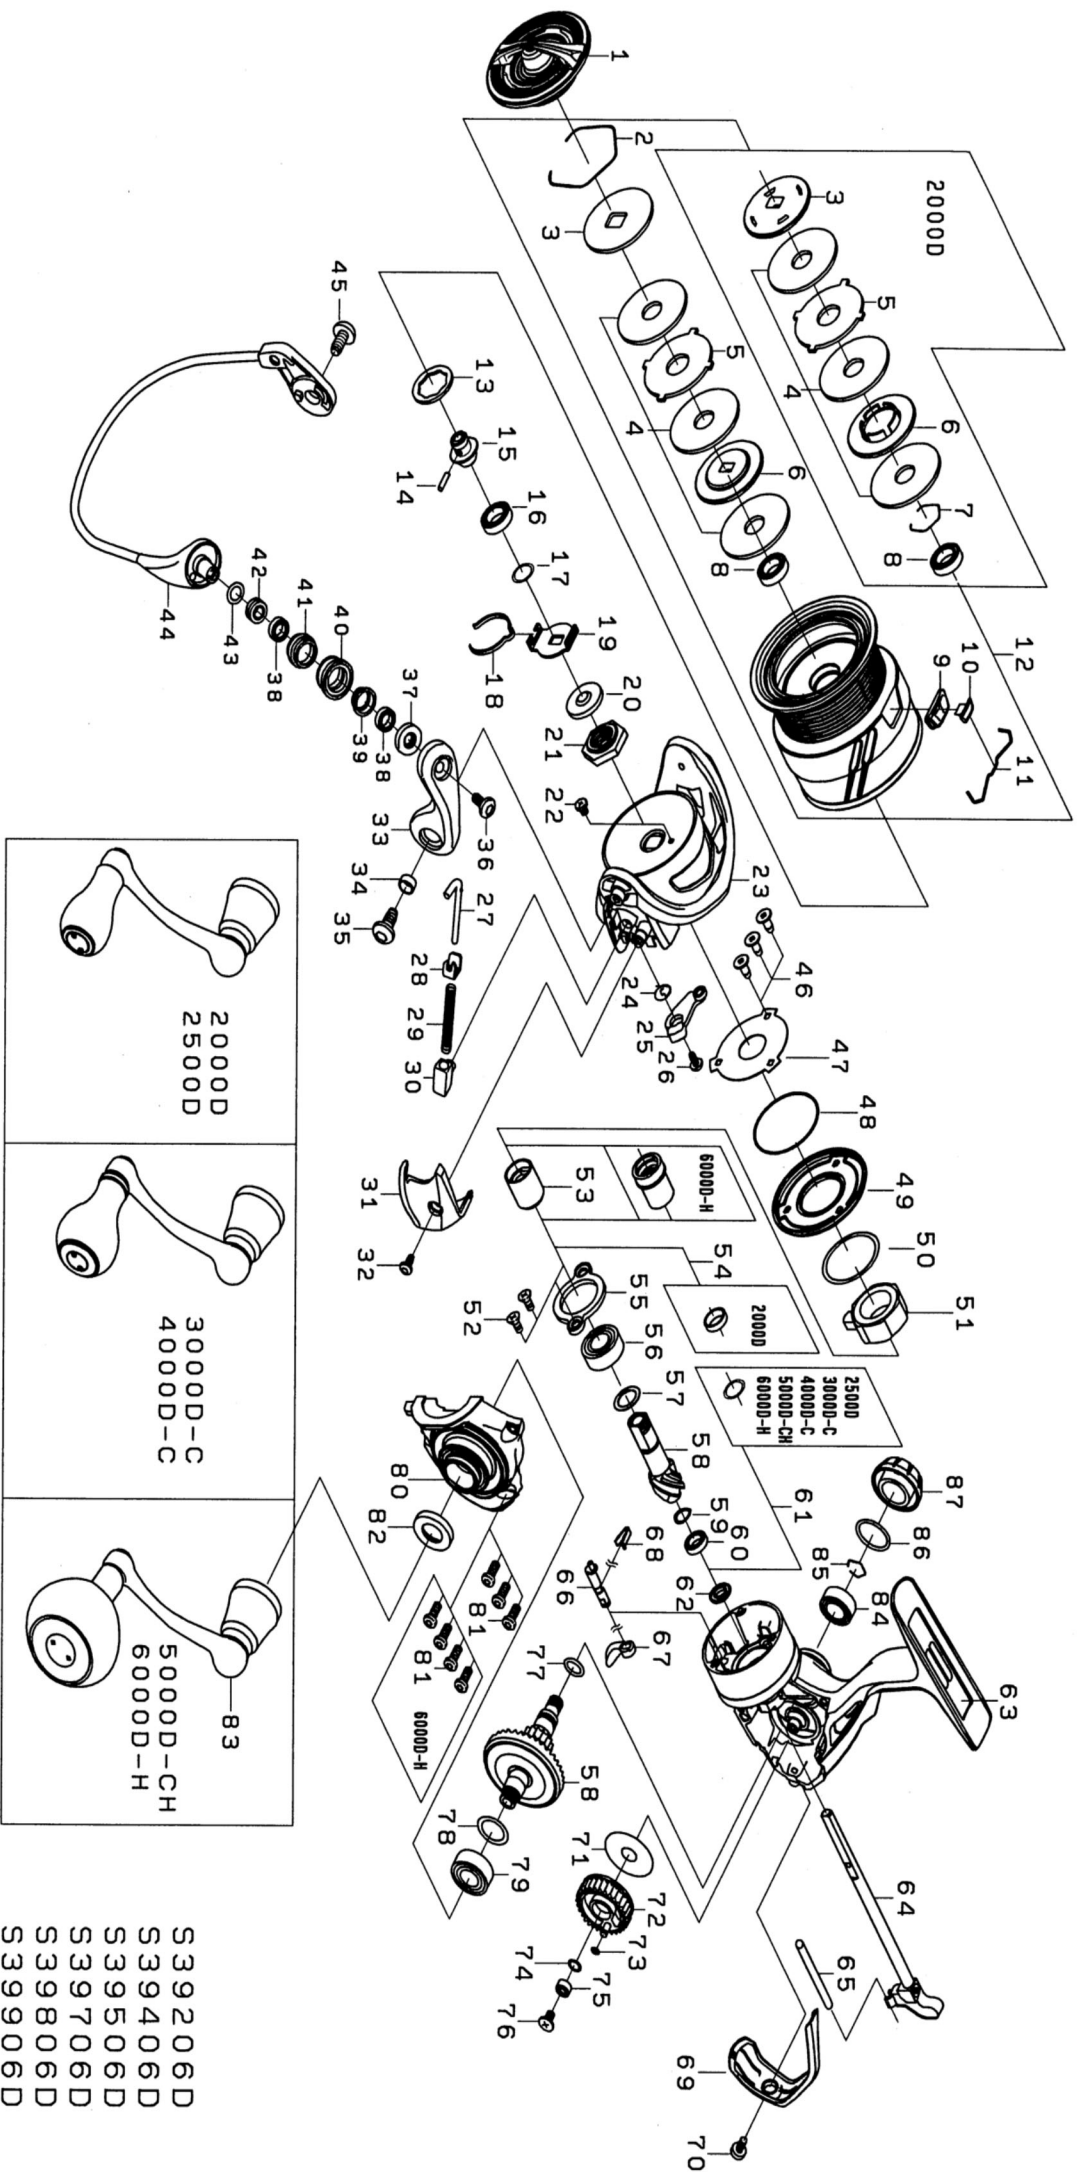

Please quote by part number, not key number when ordering
spares@daiwaaustralia.com.au PH: 02 8644 8644
2017 SOL III LT 3000D-C

- S 392 06 D
- S 394 06 D
- S 395 06 D
- S 397 06 D
- S 398 06 D
- S 399 06 D

Please quote by part number, not key number when ordering

spares@daiwaaustralia.com.au PH: 02 8644 8644

2017 SOL III LT 3000D-C

Key No.	Part Number	Description	Key No.	Part Number	Description
1	6J547201	DRAG KNOB	45	6H431201	BAIL HOLDER SCREW
2	6J547101	DRAG RING	46	6J429301	MAGSEALED PLATE SCREW
3	6J547001	DRAG DISC WASHER	47	6J675201	MAGSEALED PLATE
4	6J678801	ATD DRAG WASHER	48	6J354801	MAGSEALED PLATE ORING
5	6J546902	DRAG LIP WASHER	49	6J388501	MAGSEALED CAP
6	6J549001	DRAG DISC WASHER	50	6J639900	ONEWAY CLUTCH WASHER
7	-	-	51	6J388401	ONEWAY CLUTCH
8	6G212503	DRAG BALL BEARING	52	6G997301	PINION BEARING PLATE SCREW
9	6J558101	LINE STOPPER PLATE	53	6J001402	CLUTCH RING
10	6J558001	LINE STOPPER	54	-	-
11	6J314801	LINE STOPPER SPRING	55	6H442201	PINION BEARING PLATE
12	6J670601	SPOOL ASSEMBLY (2~12)	56	6G467302	PINION BALL BEARING (A)
13	6J546300	SPOOL WASHER	57	63758500	PINION BEARING WASHER (A)
14	6J558201	SPOOL METAL SCREW	58	6Z023619	PINION + DRIVE GEAR SET
15	6J549501	SPOOL METAL	59	6J683001	PINION BEARING SPRING WASHER (B)
16	6E306801	SPOOL METAL BEARING	60	6H959601	PINION BALL BEARING (B)
17	6J602201	CLICK HOLDER WASHER	61	6G466103	PINION COLLAR WASHER
18	6J525101	CLICK LEAF SPRING	62	6J387701	PINION COLLAR
19	6J546201	CLICK HOLDER	63	6J618301	BODY ASSY
20	6H986901	ROTOR NUT PACKING	64	6J558901	MAIN SHAFT
21	6H961101	ROTOR NUT	65	6J084805	OSCILLATING POST
22	6H022701	ROTOR NUT SCREW	66	6H595501	STOPPER CAM
23	6H960047	ROTOR	67	6H595401	STOPPER LEVER
24	6H413601	KICK LEVER SPRING	68	6H697801	STOPPER CAM LEAF SPRING
25	6J038501	KICK LEVER ASSY	69	6J388901	REAR CAP
26	6H417701	KICK LEVER SCREW	70	6J389001	REAR CAP SCREW
27	6H414101	ARM LEVER SHAFT	71	6J644701	OSCILLATING GEAR WASHER
28	6H576101	ARM LEVER SHAFT PLATE	72	6J558801	OSCILLATING GEAR
29	6H545701	ARM LEVER SHAFT SPRING	73	6H770601	OSCILLATING GEAR ORING
30	6H414301	ARM LEVER SHAFT HOLDER	74	6H129200	OSCILLATING GEAR BALL BEARING WASHER
31	6H960201	ARM LEVER SP COVER	75	6G469005	OSCILLATING GEAR BALL BEARING
32	6H431301	ARM LEVER SP COVER SCREW	76	6G997001	OSCILLATING GEAR BALL BEARING SCREW
33	6H960124	ARM LEVER	77	6G670501	DRIVE GEAR ORING
34	6H962401	ARM LEVER COLLAR	78	63758500	DRIVE WASHER
35	6H431201	ARM LEVER SCREW	79	6G467305	DRIVE GEAR BALL BEARING (A)
36	6H697701	ROLLER SCREW	80	6J522401	BODY COVER ASSY
37	6H744001	ROLLER MAGSEALED (A)	81	6J389801	BODY COVER SCREW
38	6G686903	ROLLER BALL BEARING	82	6J130201	HANDLE CAP PACKING
39	6H743901	ROLLER BALL BEARING COLLAR (A)	83	6J534001	HANDLE ASSY
40	6H743801	LINE ROLLER	84	6G522705	DRIVE GEAR BALL BEARING (B)
41	6H743701	ROLLER BALL BEARING COLLAR (B)	85	6G472401	DRIVE BEARING RING
42	6H743401	ROLLER MAGSEALED (B)	86	6G162401	HANDLE CAP ORING
43	6B411700	ROLLER MAGSEALED WASHER	87	6J389701	HANDLE CAP
44	6J559102	BAIL ASSY